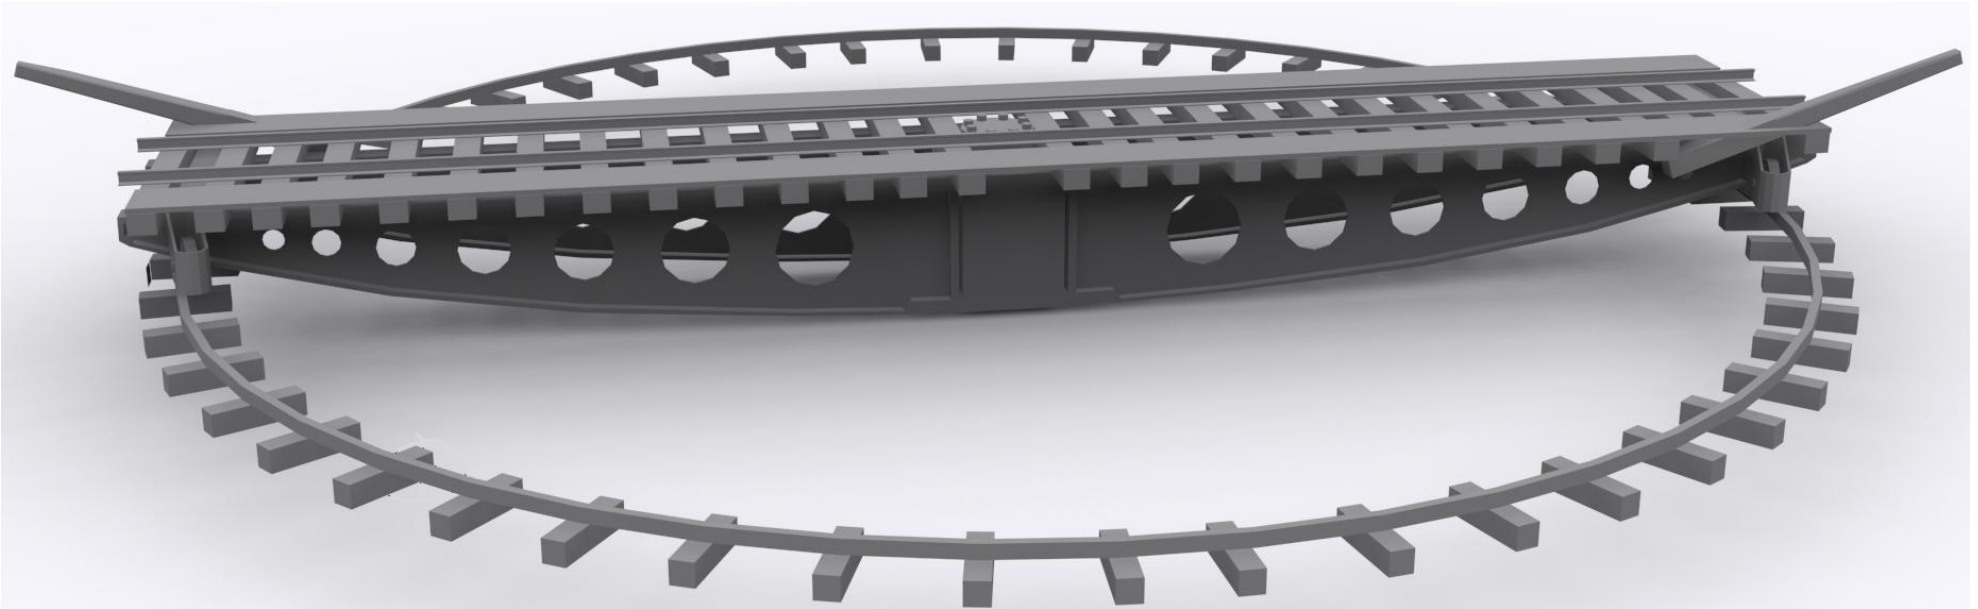

## Turntable Fund.

Silver Stream Railway have recently purchased the Waitakere Turntable from KiwiRail ,securing this important piece of railway infrastructure. We need your help by donating towards the cost of transport and foundations of what is now one of only two remaining 50 foot turntables in the North Island and now one of only 4 remaining in New Zealand. Once transported to our site it will be installed and enable all of the railways locomotives ,including our mighty Ka (when separated from its tender). to be turned allowing for more varied operations on our expanding railway.